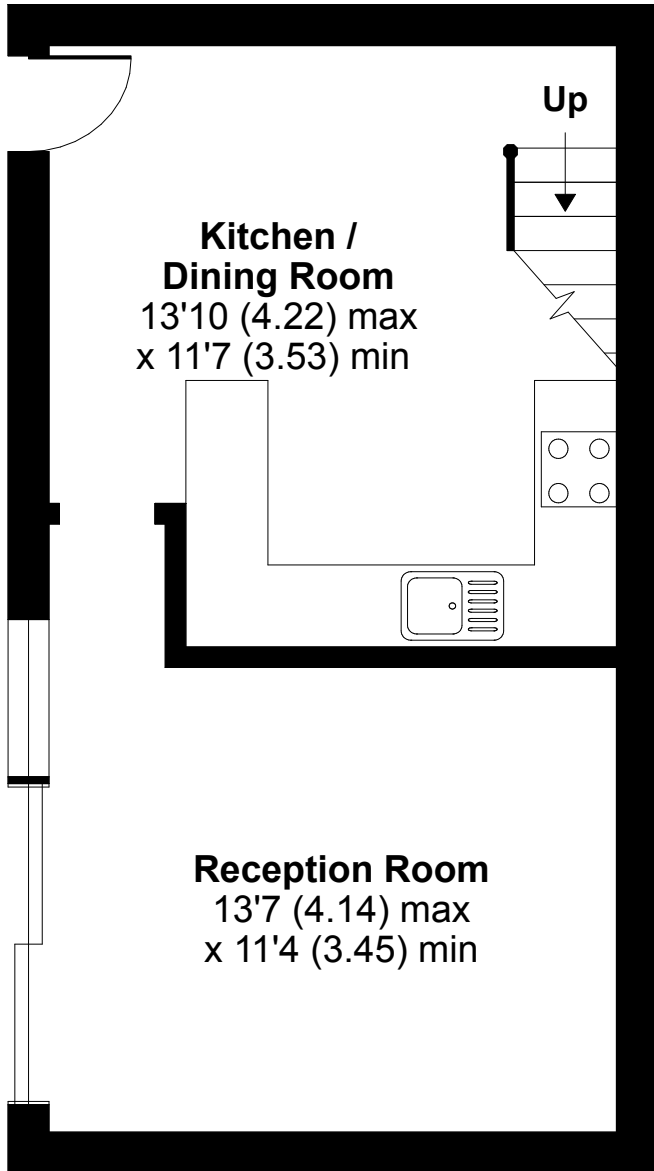

# White Rose Cottage, Low Grantley, Ripon, HG4

Approximate Area = 732 sq ft / 68 sq m

For identification only - Not to scale

**GROUND FLOOR**

**FIRST FLOOR**