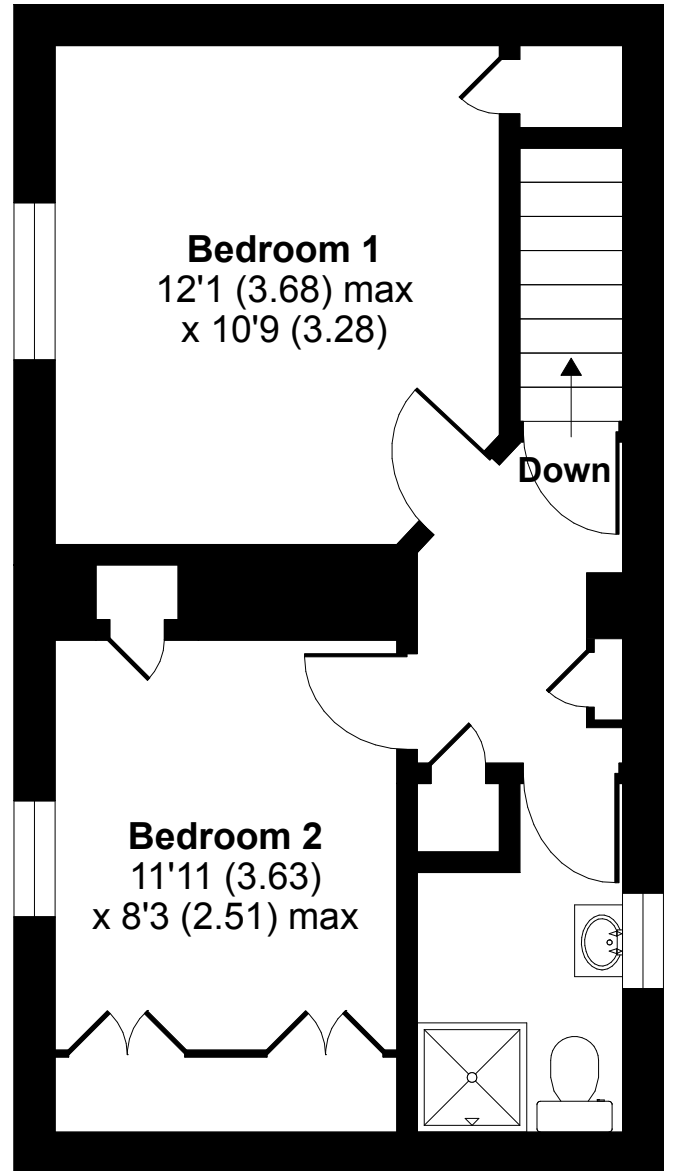

# White Rose Cottage, Low Grantley, Ripon, HG4

Approximate Area = 732 sq ft / 68 sq m

For identification only - Not to scale

**GROUND FLOOR**

**FIRST FLOOR**